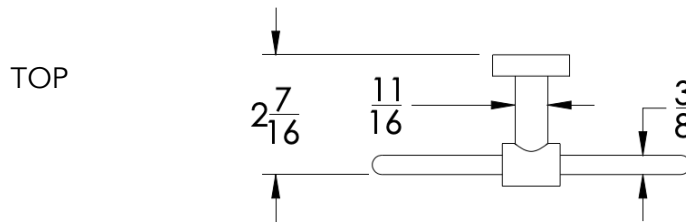

Dimensions in inches

NOTE: Dimensions subject to change without notice.