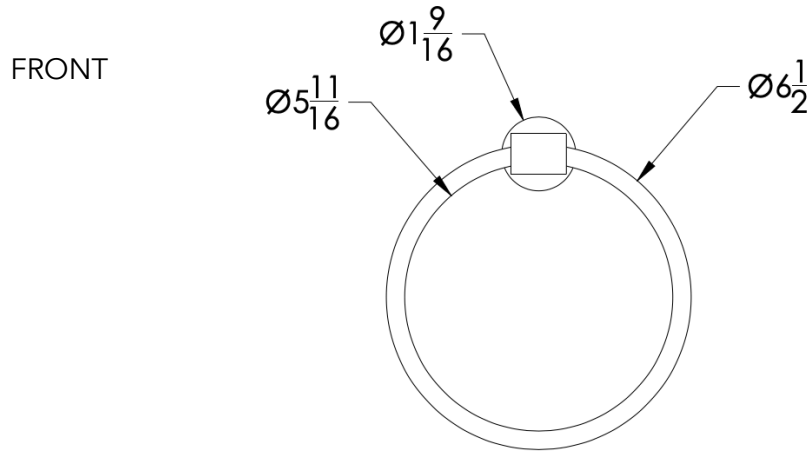

neelnox

LET
THERE
BE **DESIGN.**

FEATURES

- Premium 304 Grade Stainless Steel
- Solid Mount Construction
- Concealed Installation Hardware
- State of the art wall anchors included for installation on Dry wall or Tile

COLLECTION FORM MODERNE

TOWEL RING

Model	Product	Finishes Available
FMD-TWR3	Towel Ring	Multiple finishes available. Over 23 finishes to choose from.

FINISHES			
	Polished (-P)	Antique Copper (-ACOP)	Polished Gold (-PGLD)
	Brushed (-B)	Polished Brass (-PBRS)	Brushed Copper (-BCOP)
	Brushed Gold (-BGLD)	Matte White (-WHT)	Brushed Rose Gold (-BRGD)
	Matte Black (-BLK)	Brushed Modern Bronze (-BMBRZ)	Brushed Black (-BRBLK)
	Oil Rubbed Bronze (-ORB)	Glossy White (-GWHT)	Polished Black (-PBLK)
	Brushed Brass (-BBRS)	Polished Rose Gold (-PRGD)	Antique Nickel (-ANKL)
	Brushed Bronze (-BBRZ)	Unlacquered Brass (-UBRS)	Black Nickel (-NKBL)
	Antique Brass (-ABRS)	Polished Nickel (-PNKL)	

Dimensions in inches

NOTE: Dimensions subject to change without notice.