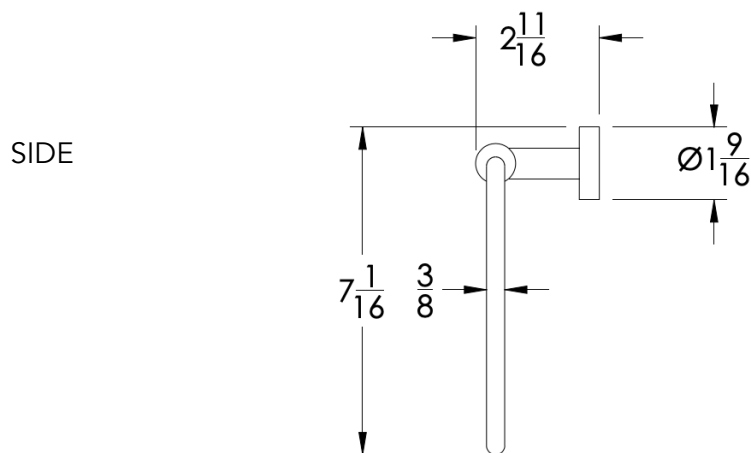

neelnox

LET
THERE
BE **DESIGN.**

FEATURES

- Premium 304 Grade Stainless Steel
- Solid Mount Construction
- Concealed Installation Hardware
- State of the art wall anchors included for installation on Dry wall or Tile

Dimensions in inches

NOTE: Dimensions subject to change without notice.